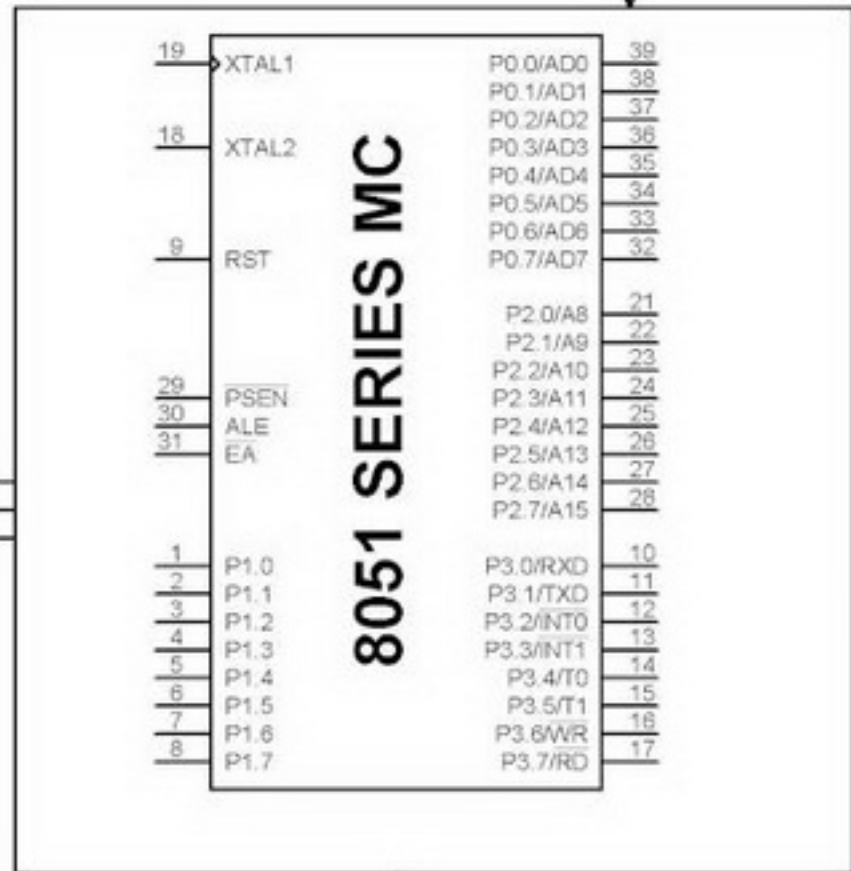

Transformer

Rectifier

Regulator

LEVEL SHIFTER